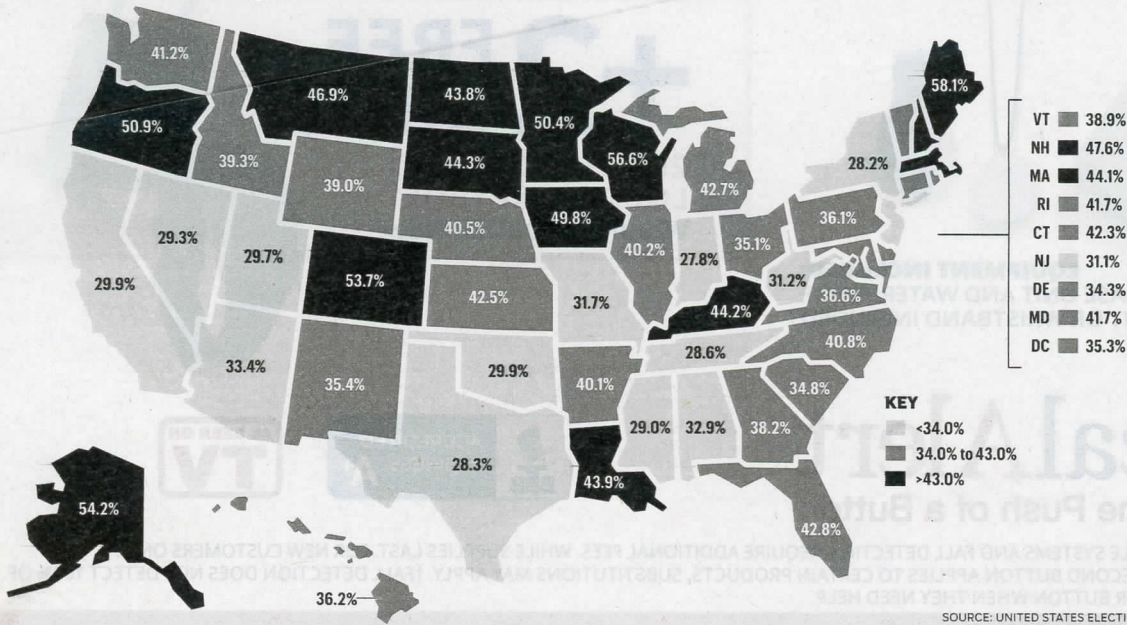

How Many Cast Ballots?

Percentage of the eligible population that voted in the 2014 midterm election

KEY
 <34.0%
 34.0% to 43.0%
 >43.0%

SOURCE: UNITED STATES ELECTIONS PROJECT (ELECTPROJECT.ORG)